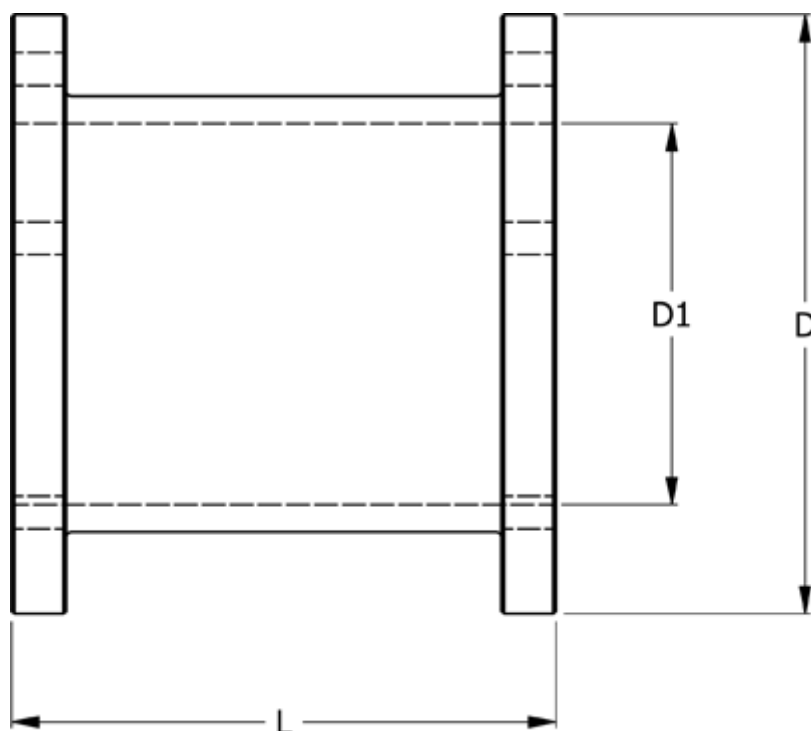

Article number: 330625006250

Description: Coupling N-Eupex str. 250
Part 6 - 250

Measures

D	= 250
D1	= 165
L	= 250
Torque (N m)	= 2800